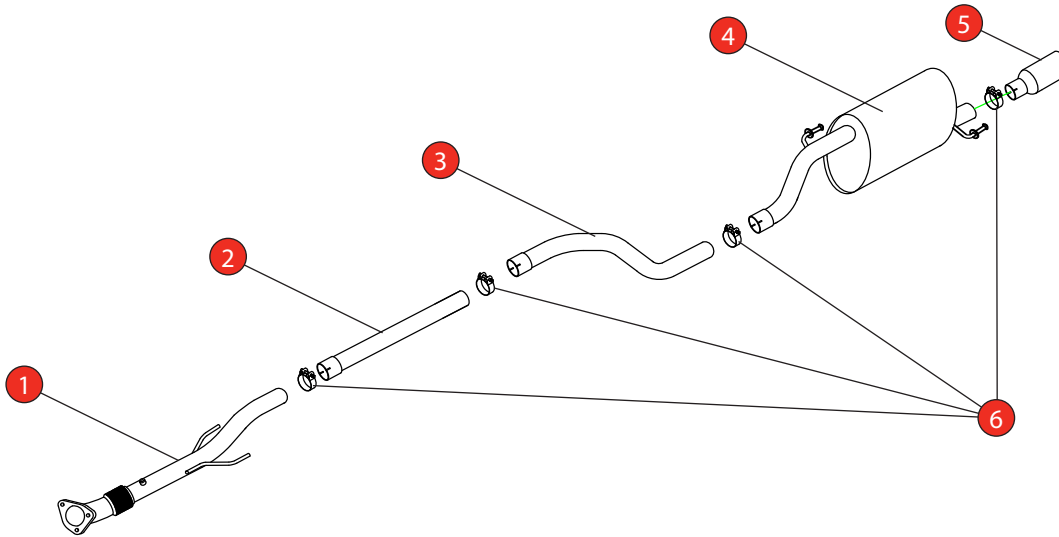

Car	Vauxhall Corsa 'E' 1.4	Part No.	SVXS068
Year	2014-2019	Fit Kits	047FK
Notes	Where not supplied use original fittings	Features	Pipe Diameter:- 63.5mm / 2.5"

Estimated Fitting Time: 60 Minutes

NO.	PART NO.	DESCRIPTION	QTY
1	828GM	Front Pipe	1
2	805GM	Non-resonated Centre Section	1
3	806GM	Link Pipe	1
4	861GM	Rear Silencer	1
5	Z023.10061	Ø100mm Polished Daytona Trim	1
Fit Kit			
6	Z016.10064	63-68mm Clamp	4

E-MARK	N/A
DATE	10/06/20
ISSUE	00
AUTHORISED	M.Ydlibi

NOTE: ENSURE SCORPION SYSTEM IS CLEAR OF MOVING PARTS AND ALL ORIGINAL FUNCTIONS WORK CORRECTLY.

STAY CONNECTED TO RED POWER.